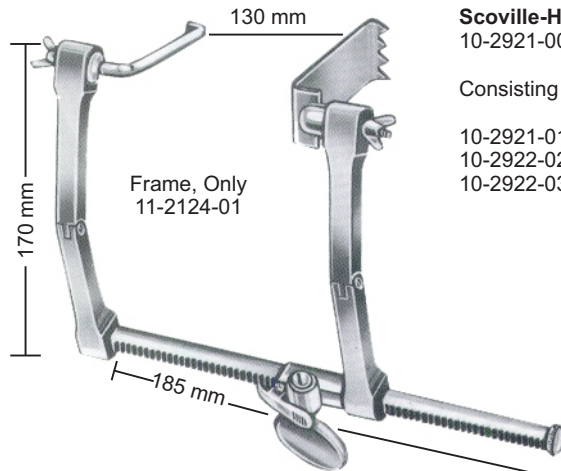

Fig.1 ◀ 10cm/4" ▶
Fig.2 ◀ 14cm/5 1/2" ▶

Gosset
Fig.1 10-2916-01
Fig.2 10-2916-02

Gosset
10-2917-00

Retractors Only
10-2917-01

Central Blade
10-2917-02
56X60mm

Hertzer
10-2918-00

Scoville-Richter
10-2919-00
with 1 pair of blades 11-2122-01

the blades are available by pairs

10-2920-01
60x50 mm

10-2920-02
48x50 mm

10-2920-03
28x40 mm

10-2920-04
38x62 mm

Scoville-Haverfield
10-2921-00

Consisting of:

- 10-2921-01
- 10-2922-02
- 10-2922-03