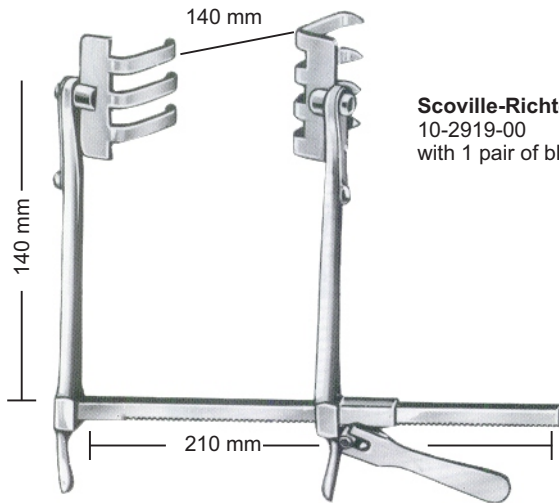

Fig.1 ◀ 10cm/4" ▶
Fig.2 ◀ 14cm/5 1/2" ▶

Gosset
Fig.1 10-2916-01
Fig.2 10-2916-02

Gosset
10-2917-00

Retractors Only
10-2917-01

Central Blade
10-2917-02
56X60mm

Hertzer
10-2918-00

Scoville-Richter
10-2919-00
with 1 pair of blades 11-2122-01

the blades are available by pairs

10-2920-01
60x50 mm

10-2920-02
48x50 mm

10-2920-03
28x40 mm

10-2920-04
38x62 mm

Scoville-Haverfield
10-2921-00

Consisting of:

- 10-2921-01
- 10-2922-02
- 10-2922-03