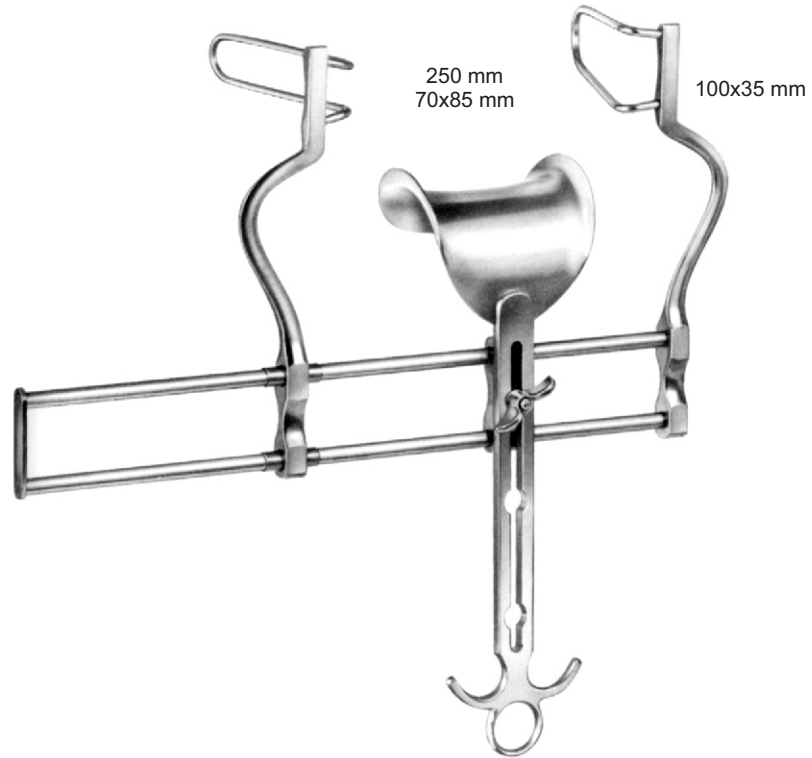

the blades are available by pairs

10-2920-01
60x50 mm

10-2920-02
48x50 mm

10-2920-03
28x40 mm

10-2920-04
38x62 mm

Scoville-Haverfield
10-2921-00

Consisting of:

- 10-2921-01
- 10-2922-02
- 10-2922-03

RETRACTORS
 Abdominal Retractors
 Bauchdeckenhalter
 Separadores Abdominales

Retractor Complete	Baby-Balfour 10-2926-00	Balfour 10-2927-00
Retractor Only	10-2926-01	10-2927-01
Central Blade Only	10-2926-02	10-2927-02

Retractor Complete	10-2928-00
Retractor Only	10-2928-01
Central Blade Only	10-2928-02

Retractor, Complete
10-2929-00

Retractor Only
10-2929-01

Central Blade Only
10-2929-02

Balfour

Retractor, complete
10-2930-00