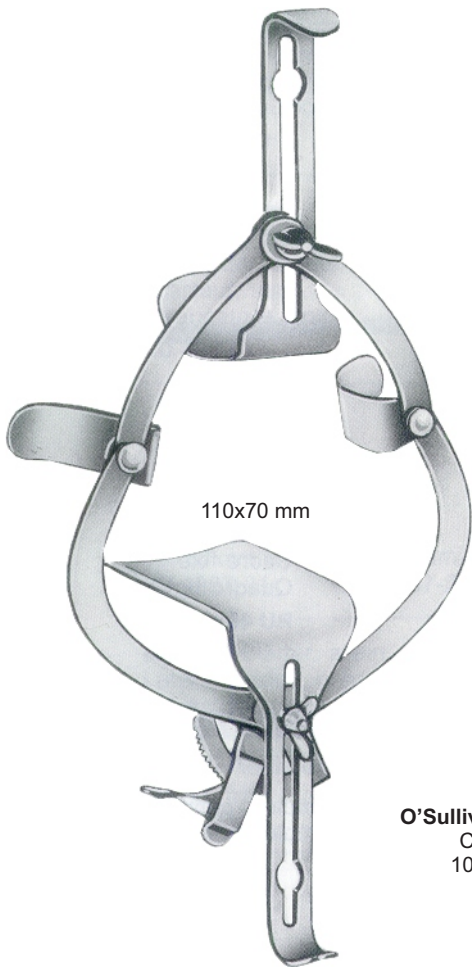

110x70 mm

O'Sullivan-O'Connor
Complete
10-2938-00