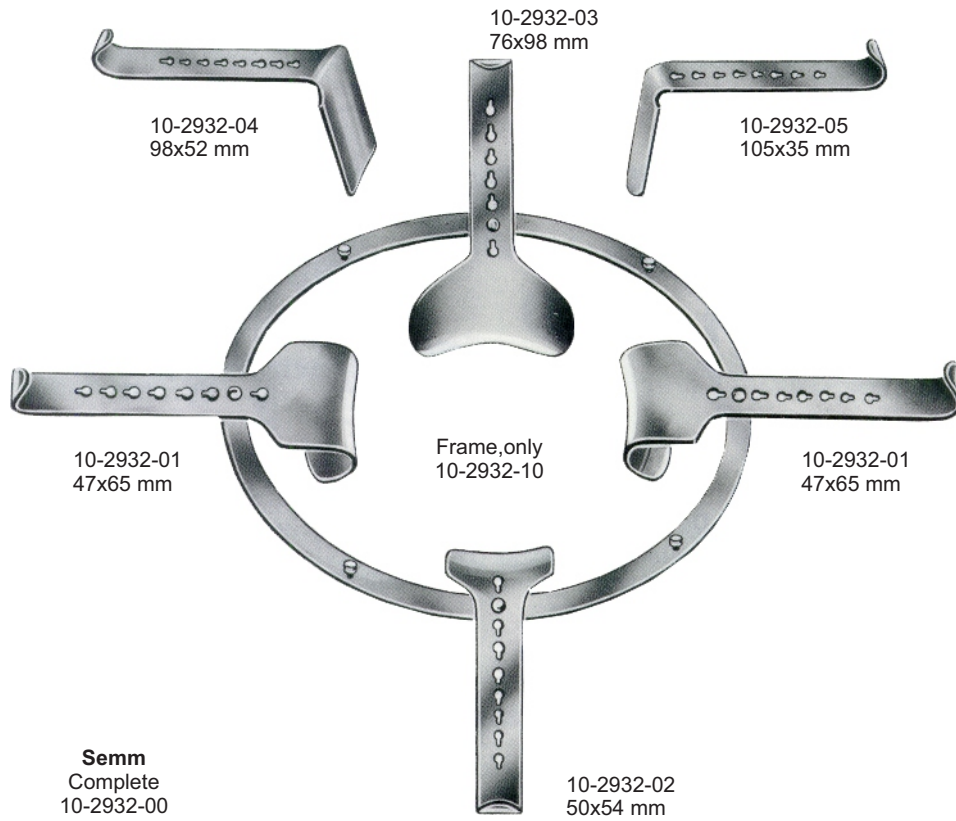

Retractor Complete	10-2928-00
Retractor Only	10-2928-01
Central Blade Only	10-2928-02

Retractor, Complete
10-2929-00

Retractor Only
10-2929-01

Central Blade Only
10-2929-02

Balfour

Retractor, complete
10-2930-00

Retractor, only
10-2930-01

Central blade, only
10-2930-02

Balfour

Balfour USA-Modell

Retractor, complete
10-2931-00

Retractor, only
10-2931-01

Central blade, only
10-2931-02
45x68 mm

Lateral blades, only
10-2931-04
60 mm

10-2931-03
68x85 mm

10-2931-05
80 mm

RETRACTORS
Abdominal Retractors
Bauchdeckenhalter
Separadores Abdominales

Kirschner
Complete
10-2933-00
1x 10-2933-10
2x 10-2933-01
2x 10-2933-02

Kirschner
Complete
10-2935-00
1x 10-2935-10
2x 10-2935-01
2x 10-2935-02