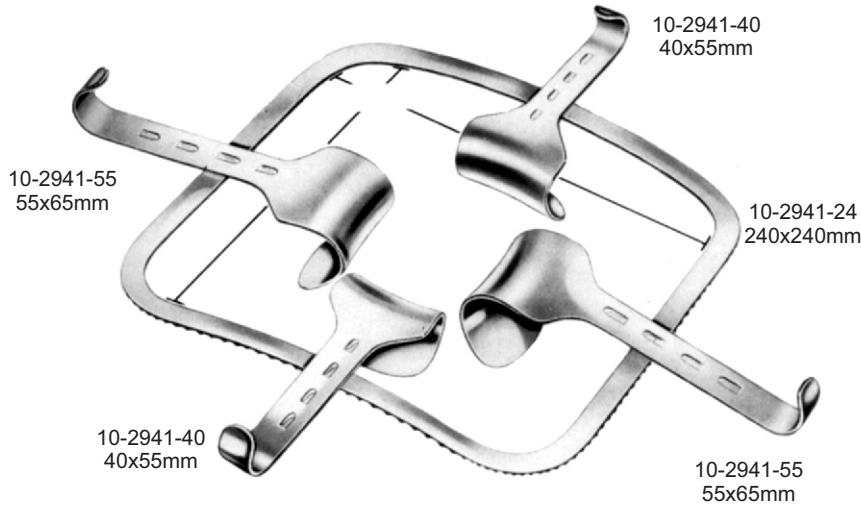

2x 10-2936-02
2x 10-2937-02

110x70 mm

O'Sullivan-O'Connor
Complete
10-2938-00

10-2938-01
80x45 mm

10-2938-02
80x45 mm

10-2938-03
110x70 mm

RETRACTORS
Abdominal Retractors
Bauchdeckenhalter
Separadores Abdominales

10-2939-01 38x60 mm
10-2939-02 45x80 mm

10-2939-03 50x65 mm
10-2939-04 60x85 mm

Foldable Frame
10-2939-10

Franz

Complete with 4 valves
10-2939-00

With con
10-2939-10 1x
10-2939-01 2x
10-2939-03 2x

Complete with 8 valves
10-2939-00

With con
10-2939-10 1x
10-2939-01 2x
10-2939-02 2x
10-2939-03 2x
10-2939-04 2x

10-2940-01 48x90 mm
10-2940-02 48x105 mm
10-2940-03 48x120 mm
10-2940-04 48x135 mm

Doyen
28cm/11"

10-2941-55
55x65mm

10-2941-40
40x55mm