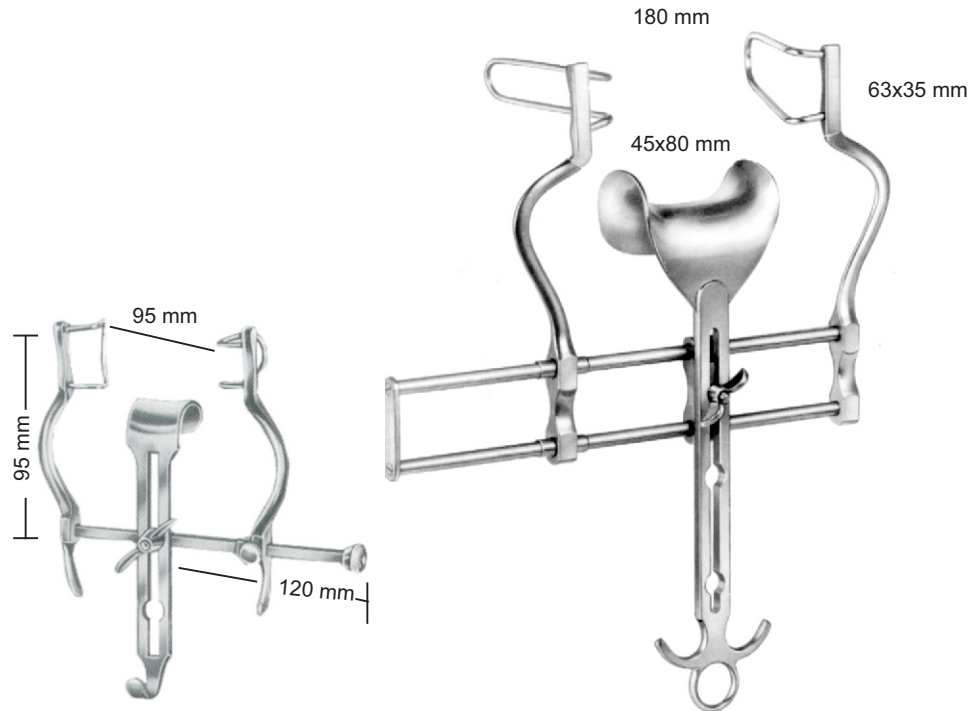

the blades are available by pairs

10-2920-01
60x50 mm

10-2920-02
48x50 mm

10-2920-03
28x40 mm

10-2920-04
38x62 mm

Scoville-Haverfield
10-2921-00

Consisting of:

- 10-2921-01
- 10-2922-02
- 10-2922-03

Frame, Only
11-2124-01

Scoville
10-2923-02
51 mm

Scoville
10-2923-03 63x25 mm
10-2923-04 63x51 mm
10-2923-05 67x32 mm
10-2923-06 89x25 mm

Taylor
10-2924-07
48x38 mm

Taylor
10-2925-08 63x51 mm
10-2925-09 79x57 mm

RETRACTORS
 Abdominal Retractors
 Bauchdeckenhalter
 Separadores Abdominales

Retractor Complete	Baby-Balfour 10-2926-00	Balfour 10-2927-00
Retractor Only	10-2926-01	10-2927-01
Central Blade Only	10-2926-02	10-2927-02