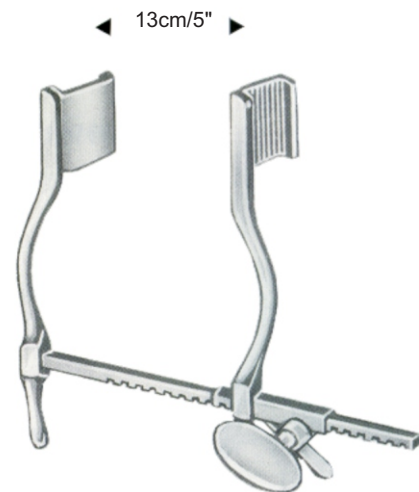

Fig.1 ◀ 10cm/4" ▶
Fig.2 ◀ 14cm/5 1/2" ▶

Gosset
Fig.1 10-2916-01
Fig.2 10-2916-02

Gosset
10-2917-00

Retractors Only
10-2917-01

Central Blade
10-2917-02
56X60mm

Hertzer
10-2918-00

Scoville-Richter
10-2919-00
with 1 pair of blades 11-2122-01

the blades are available by pairs

10-2920-01
60x50 mm

10-2920-02
48x50 mm

10-2920-03
28x40 mm

10-2920-04
38x62 mm

Scoville-Haverfield
10-2921-00

Consisting of:

- 10-2921-01
- 10-2922-02
- 10-2922-03