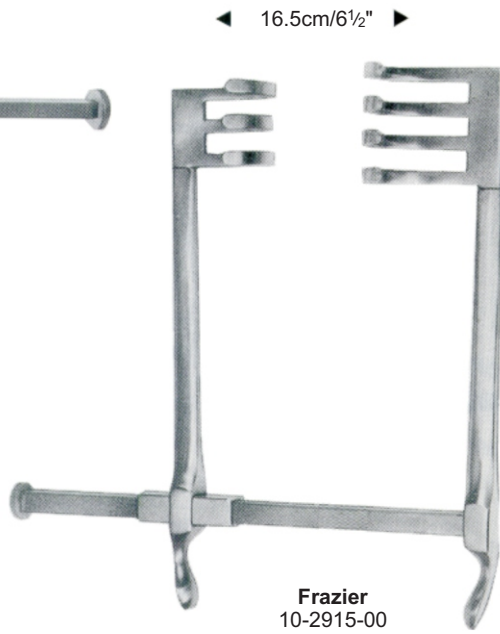

10-2910-18 18cm/7"

10-2911-18

Rigby
10-2912-19
19cm/7½"

De Bakey
10-2913-12 12cm/4 ¾"
10-2913-17 17cm/6 ¾"

RETRACTORS
Abdominal Retractors
Bauchdeckenhalter
Separadores Abdominales

Gosset
10-2914-00

Frazier
10-2915-00

Fig.1 ◀ 10cm/4" ▶
Fig.2 ◀ 14cm/5 1/2" ▶

Gosset
Fig.1 10-2916-01
Fig.2 10-2916-02

Gosset
10-2917-00

Retractors Only
10-2917-01

Central Blade
10-2917-02
56X60mm

Hertzer
10-2918-00

Scoville-Richter
10-2919-00
with 1 pair of blades 11-2122-01