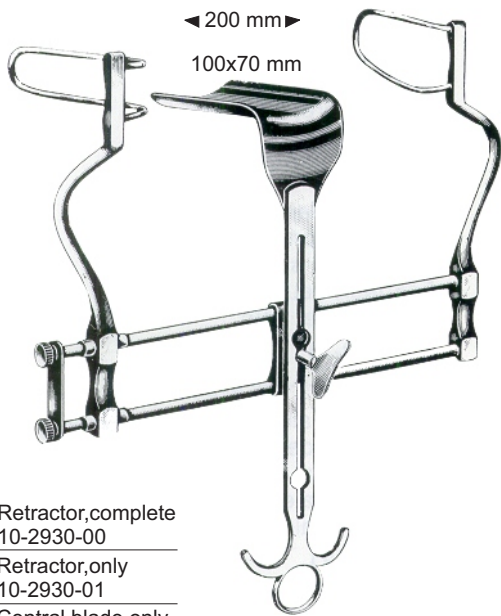

RETRACTORS
 Abdominal Retractors
 Bauchdeckenhalter
 Separadores Abdominales

Retractor Complete	Baby-Balfour 10-2926-00	Balfour 10-2927-00
Retractor Only	10-2926-01	10-2927-01
Central Blade Only	10-2926-02	10-2927-02

Retractor Complete	10-2928-00
Retractor Only	10-2928-01
Central Blade Only	10-2928-02

Retractor, Complete
10-2929-00

Retractor Only
10-2929-01

Central Blade Only
10-2929-02

Balfour

Retractor, complete
10-2930-00

Retractor, only
10-2930-01

Central blade, only
10-2930-02

Balfour

Balfour USA-Modell

Retractor, complete
10-2931-00

Retractor, only
10-2931-01

Central blade, only
10-2931-02
45x68 mm

Lateral blades, only
10-2931-04
60 mm