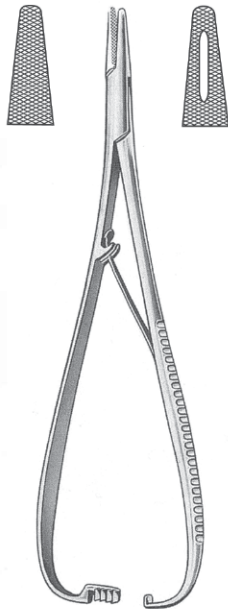

Mathieu
11-3046-14 14.0cm 11-3047-14
11-3046-17 17.0cm 11-3047-17
11-3046-20 20.0cm 11-3047-20
11-3046-24 24.0cm 11-3047-24