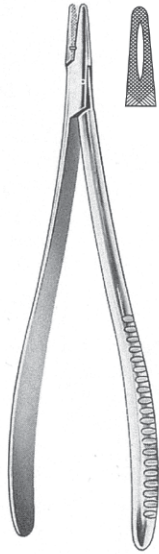

SUTURE
Needle Holders
Needle Holders
Porta-agujas

Wangensteen
11-3033-27 27.0cm

Jamison
11-3034-23 23.5cm

M.G.H.(mass-general-hospital)
11-3035-17 17.0cm

Gillies
11-3036-16 16.0cm (right hand)
11-3036-16 16.0cm (left hand)

Olsen-Hegar
11-3037-14 14.0cm 11-3038-14
with blood groove

Olsen-Hegar
11-3039-17 17.0cm

Olsen-Hegar
11-3040-17 17.0cm

Olsen-Hegar
11-3041-14 14.0cm
11-3041-18 18.0cm

Crile
11-3042-15 15.0cm

Toennis
11-3043-18 18.0cm