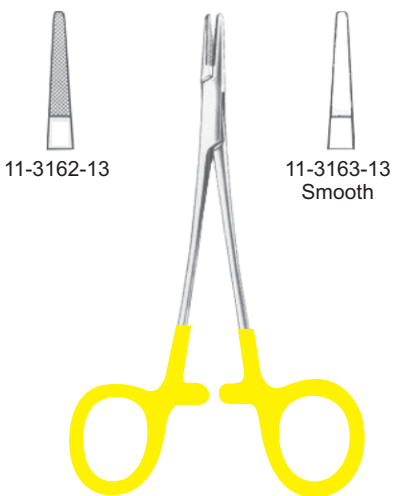

Heavy Pattern

De Bakey
11-3156-18 18cm/7"
11-3156-20 20cm/8"
11-3156-23 23cm/9"
11-3156-26 26cm/10¼"
11-3156-31 31cm/12¼"

De Bakey-Fine
11-3157-18 18cm/7"
11-3157-20 20cm/8"
11-3157-23 23cm/9"
11-3157-26 26cm/10¼"
11-3157-31 31cm/12¼"

SUTURE
Needle Holders
Nadelhalte
Porta-agujas

Baby-Crile-Wood
11-3158-15
15cm/6"

Crile-Wood
15cm/6"

Crile-Wood

	cm	in
11-3161-18	18	7"
11-3161-20	20	8"
11-3161-23	23	9"
11-3161-26	26	10 1/4"
11-3161-31	31	12 1/4"

Halsey
13cm/5"

Converse
11-3164-12
12.5cm/5"

Kilner
11-3165-13
13.5cm/5 1/4"

Hegar-Vascular
11-3166-14 14cm/5 1/2"
11-3166-18 18cm/7"
11-3166-20 20cm/8"
11-3166-23 23cm/9"

Ryder		Micro-Ryder	
11-3167-13	13cm/5"	11-3168-13	13cm/5"
11-3167-15	15cm/6"	11-3168-15	15cm/6"
11-3167-18	18cm/7"	11-3168-18	18cm/7"
11-3167-20	20cm/8"	11-3168-20	20cm/8"
11-3167-23	23cm/9"	11-3168-23	23cm/9"
11-3167-26	26cm/10 1/4"	11-3168-26	26cm/10 1/4"