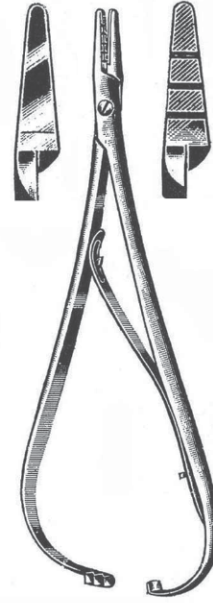

Macphail
11-3045-14 14.0cm
11-3045-16 16.0cm
11-3045-18 18.0cm
11-3045-20 20.0cm