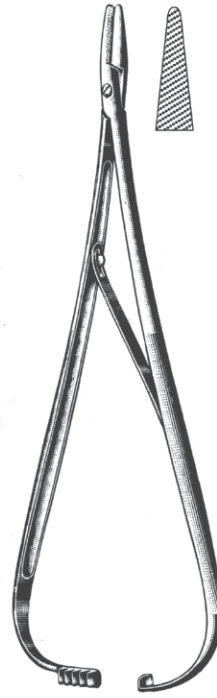

SUTURE
Needle Holders
Needle Holders
Porta-agujas

Wangensteen
11-3033-27 27.0cm

Jamison
11-3034-23 23.5cm

M.G.H.(mass-general-hospital)
11-3035-17 17.0cm

Gillies
11-3036-16 16.0cm (right hand)
11-3036-16 16.0cm (left hand)

Olsen-Hegar
11-3037-14 14.0cm 11-3038-14
with blood groove

Olsen-Hegar
11-3039-17 17.0cm

Olsen-Hegar
11-3040-17 17.0cm

Olsen-Hegar
11-3041-14 14.0cm
11-3041-18 18.0cm

Crile
11-3042-15 15.0cm

Toennis
11-3043-18 18.0cm