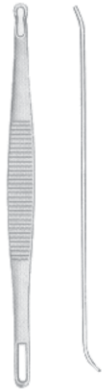

Comedone Extractors

**Schamberg**  
24-6551-10  
10 cm/4"

**Unna**  
24-6552-14  
14 cm/5½"

**Unna**  
24-6553-14  
14 cm/5½"

**Sealfield**  
24-6554-10  
10 cm/4"

**Saalfeld**  
24-6555-14  
14 cm/5½"

**Katsch**  
24-6556-14  
14 cm/5½"

**Hebra**  
24-6557-18  
18 cm/7"

Skin Currettes

Fig. 1 24-6558-01

Fig. 2 24-6558-02

Fig. 3 24-6558-03

**Piffard**  
14.5cm/5¾"

Lupus Currettes

Lupus Currettes

Lupus Scraper

Moncorps Knife

Cutaneous Hook