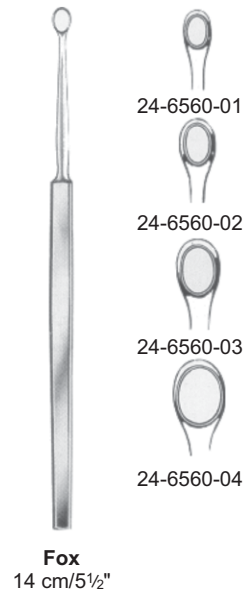

Comedone Extractors

**Schamberg**  
24-6551-10  
10 cm/4"

**Unna**  
24-6552-14  
14 cm/5½"

**Unna**  
24-6553-14  
14 cm/5½"

**Sealfield**  
24-6554-10  
10 cm/4"

**Saalfeld**  
24-6555-14  
14 cm/5½"

**Katsch**  
24-6556-14  
14 cm/5½"

**Hebra**  
24-6557-18  
18 cm/7"

Skin Currettes

Fig. 1 24-6558-01

Fig. 2 24-6558-02

Fig. 3 24-6558-03

**Piffard**  
14.5cm/5¾"

Lupus Currettes

Lupus Currettes

Lupus Scraper

Moncorps Knife

Cutaneous Hook