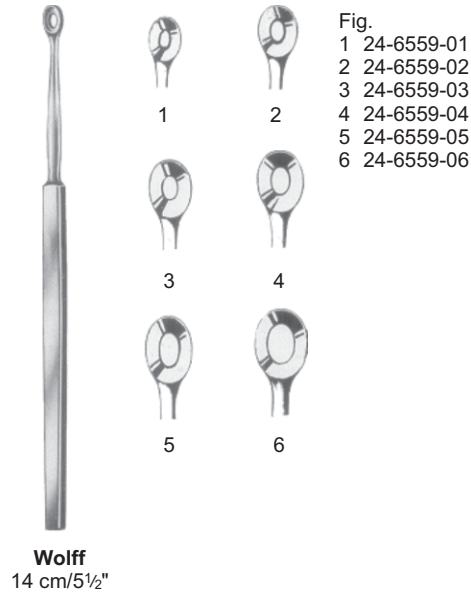

Comedone Extractors

**Schamberg**  
24-6551-10  
10 cm/4"

**Unna**  
24-6552-14  
14 cm/5½"

**Unna**  
24-6553-14  
14 cm/5½"

**Sealfield**  
24-6554-10  
10 cm/4"

**Saalfeld**  
24-6555-14  
14 cm/5½"

**Katsch**  
24-6556-14  
14 cm/5½"

**Hebra**  
24-6557-18  
18 cm/7"

Skin Currettes

Fig. 1 24-6558-01

Fig. 2 24-6558-02

Fig. 3 24-6558-03

**Piffard**  
14.5cm/5¾"

Lupus Currettes

Lupus Currettes

Lupus Scraper

Moncorps Knife

Cutaneous Hook