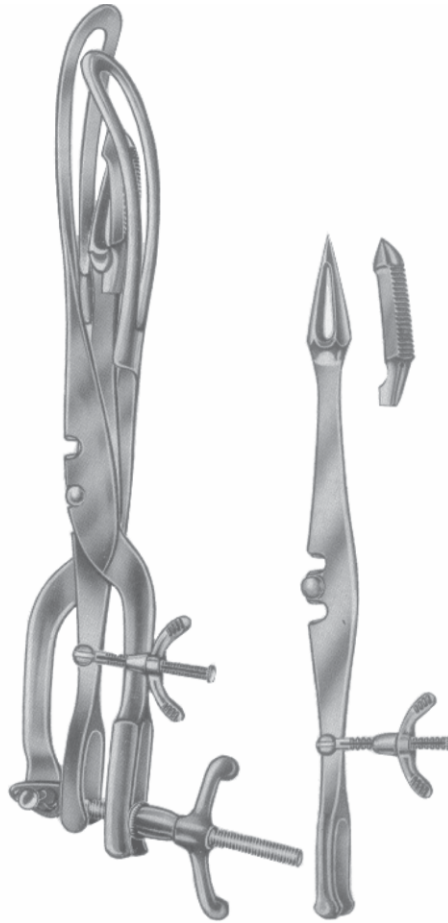

Scalp Flap Forceps

Gauss
 27-7415-26
 26 cm/10¼"

Willet-Martel
 27-7416-19
 19 cm/7½"

Head Lever

Murless
 27-7417-26
 26 cm/10¼"

Elevating Spoon

Sellheim
 27-7418-28
 28 cm/11"

Smellie
 27-7419-25
 25 cm/10"

Perforators

Nagele
 27-7420-25
 25 cm/10"

Cranioclast

Braun
 27-7421-42
 42 cm/16½"

Basiotribe

Tarnier
 27-7422-46
 46 cm/18"

Decapitating Hook

Braun
 27-7423-30
 30 cm/12"

Umbilical Cord Clamps

Collin
 27-7424-09
 9 cm/3½"

Nagele
27-7425-36 36 cm/14"
27-7425-40 40 cm/16"

Wrigley
27-7426-28
28 cm/11"

Simpson
27-7427-23
23 cm/9"

Simpson
27-7428-28 28cm/11"
27-7428-38 38cm/15"

Simpson-Braun
27-7429-36
36 cm/14"

Simpson-Luikart
27-7430-36
36 cm/14"

De Lee
27-7431-30 30 cm/12"
27-7432-36 36 cm/14"

Traction Handles to be used with all obstetrical Forceps with Standard type Handles

Bill
27-7433-20

Kielland
27-7434-41
41 cm/16"